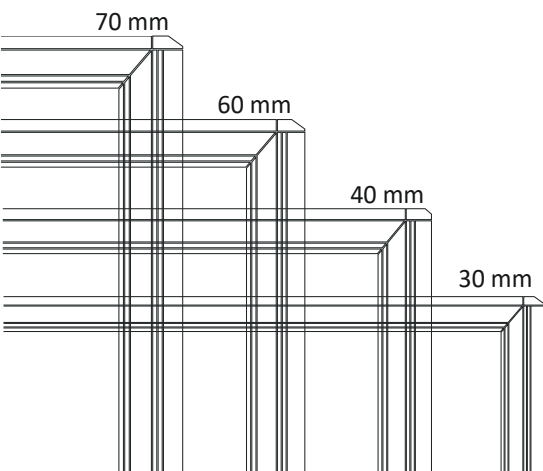

PARTITION COLLECTIONS

Modern structure panels for flexible solutions of workspaces available in different sizes and materials of glass, Wood and Fabric Partition. Thickness available :- 30mm , 40mm , 60mm & 70mm