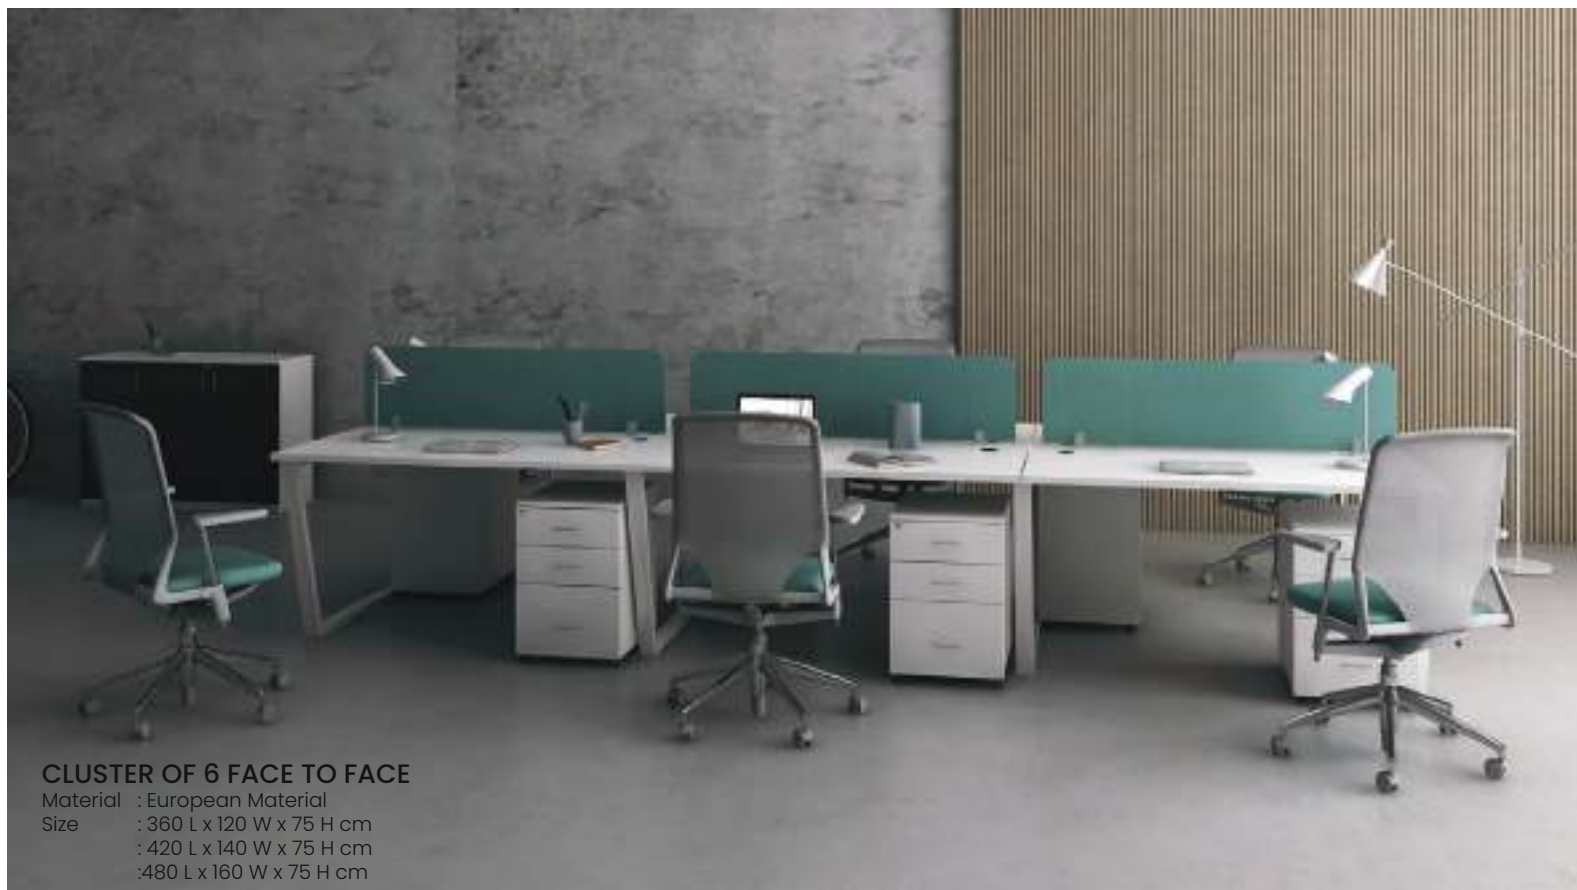

CLUSTER OF 2 SINGLE LINE
Material : European Material
Size : 240 L x 60 W x 75 H cm
: 280 L x 70 W x 75 H cm
: 320 L x 80 W x 75 H cm

CLUSTER OF 6 FACE TO FACE
Material : European Material
Size : 360 L x 120 W x 75 H cm
: 420 L x 140 W x 75 H cm
: 480 L x 160 W x 75 H cm