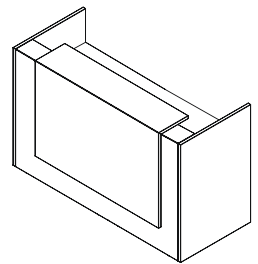

REC01

Straight composition with closing side panels, Disabled low access - left or right hand options.

1100 (mm) height

W : 1600 D : 700 H : 1100
W : 2000 D : 800 H : 1100
W : 2400 D : 800 H : 1100