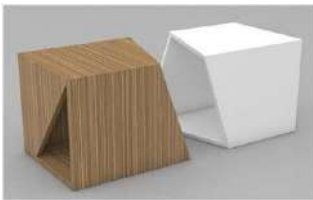

Coffee Table #33
60 D 60 H 45 CM
W 50 D 50 H 45 CM